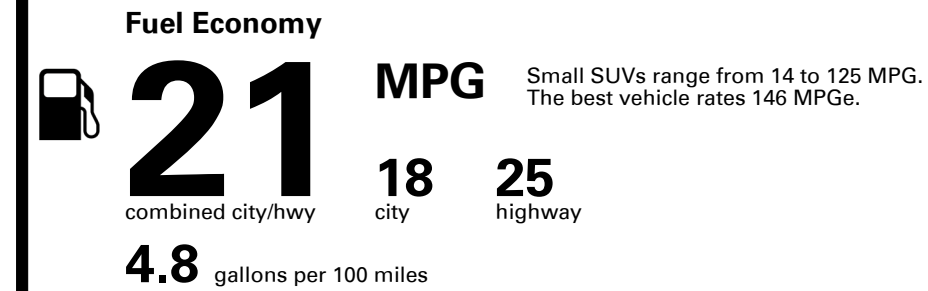

TOTAL PRICE: \$73,905.00

EPA DOT Fuel Economy and Environment

Gasoline Vehicle

You spend \$6,250
more in fuel costs over 5 years compared to the average new vehicle.

Annual fuel cost \$2,950

Fuel Economy & Greenhouse Gas Rating (tailpipe only)