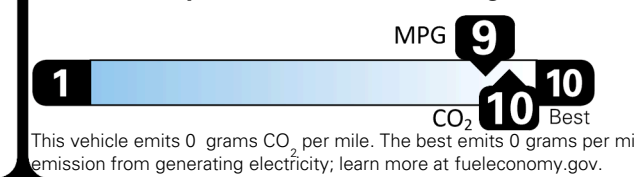

TOTAL PRICE: \$74,550.00

132 A 1026GLOVI

EPA DOT Fuel Economy and Environment

Electric Vehicle

You save \$3,750
in fuel costs over 5 years compared to the average new vehicle.

Annual fuel cost \$950

Fuel Economy & Greenhouse Gas Rating (tailpipe only)

Smog Rating (tailpipe only)

Actual results will vary for many reasons, including driving conditions and how you drive and maintain your vehicle. The average new vehicle gets 29 MPG and costs \$8,500 to fuel over 5 years. Cost estimates are based on 15,000 miles per year at \$0.17 per kW-hr. MPGe is miles per gasoline gallon equivalent. Vehicle emissions are a significant cause of climate change and smog.