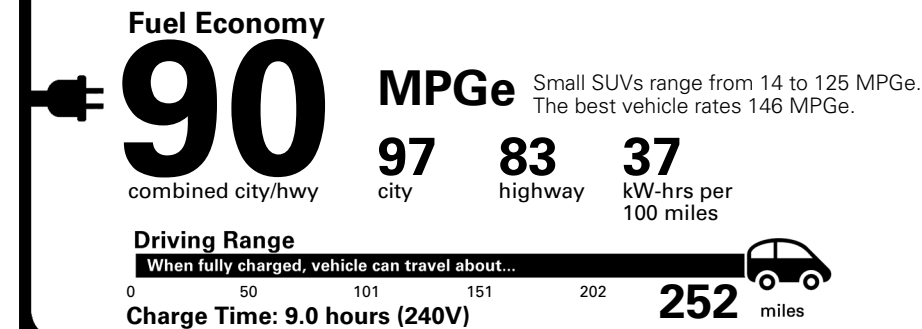

TOTAL PRICE: \$74,550.00

132 A 1026GLOVI

EPA DOT Fuel Economy and Environment

Electric Vehicle

You save \$3,750
in fuel costs over 5 years compared to the average new vehicle.

Annual fuel cost \$950

Fuel Economy & Greenhouse Gas Rating (tailpipe only)

Smog Rating (tailpipe only)

Actual results will vary for many reasons, including driving conditions and how you drive and maintain your vehicle. The average new vehicle gets 29 MPG and costs \$8,500 to fuel over 5 years. Cost estimates are based on 15,000 miles per year at \$0.17 per kW-hr. MPGe is miles per gasoline gallon equivalent. Vehicle emissions are a significant cause of climate change and smog.