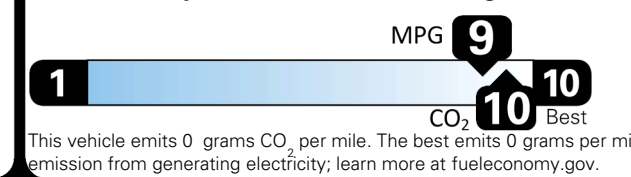

Fuel Economy & Greenhouse Gas Rating (tailpipe only)

Smog Rating (tailpipe only)

Actual results will vary for many reasons, including driving conditions and how you drive and maintain your vehicle. The average new vehicle gets 29 MPG and costs $8,500 to fuel over 5 years. Cost estimates are based on 15,000 miles per year at $0.17 per kW-hr. MPGe is miles per gasoline gallon equivalent. Vehicle emissions are a significant cause of climate change and smog.

fueleconomy.gov

Calculate personalized estimates and compare vehicles

GOVERNMENT 5-STAR SAFETY RATINGS

Overall Vehicle Score ★ ★ ★ ★ ★

Based on the combined rating of frontal, side and rollover. Should ONLY be compared to other vehicles of similar size and weight.

Frontal Crash	Driver	★ ★ ★ ★
Passenger Crash	Passenger	★ ★ ★ ★
Side Crash	Front seat	★ ★ ★ ★ ★
Rear seat Crash	Rear seat	★ ★ ★ ★ ★
Rollover		★ ★ ★ ★ ★

Based on the risk of injury in a frontal impact. Should ONLY be compared to other vehicles of similar size and weight.

Based on the risk of injury in a side impact.

Based on the risk of rollover in a single-vehicle crash.

Star ratings range from 1 to 5 stars (★★★★★) with 5 being the highest.
Source: National Highway Traffic Safety Administration (NHTSA).
www.safercar.gov or 1-888-327-4236

Manufacturer's suggested retail price includes manufacturer's recommended pre-delivery service. Gasoline license and title fees state and local taxes and dealer installed options and accessories are not included in the manufacturer's suggested retail price. This label has been affixed to this vehicle by Genesis Motor America, pursuant to the requirements of 15 U.S.C. 1231 et seq. which prohibits its removal or alteration prior to delivery to the ultimate purchaser.

PARTS CONTENT INFORMATION

FOR VEHICLES IN THIS CARLINE: U.S./CANADIAN PARTS CONTENT: 1 %

MAJOR SOURCES OF FOREIGN PARTS CONTENT: KOREA: 95 %

FOR THIS VEHICLE: FINAL ASSEMBLY POINT: ULSAN, KOREA

COUNTRY OF ORIGIN:

ENGINE: KOREA TRANSMISSION: KOREA

Note: Parts content does not include final assembly, distribution, or other non-parts costs.