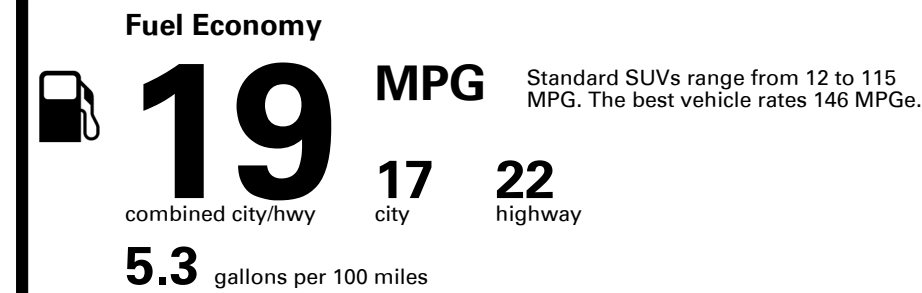

TOTAL PRICE: \$91,945.00

EPA DOT Fuel Economy and Environment

Gasoline Vehicle

You spend \$8,000
more in fuel costs over 5 years compared to the average new vehicle.

Annual fuel cost \$3,300

Fuel Economy & Greenhouse Gas Rating (tailpipe only)