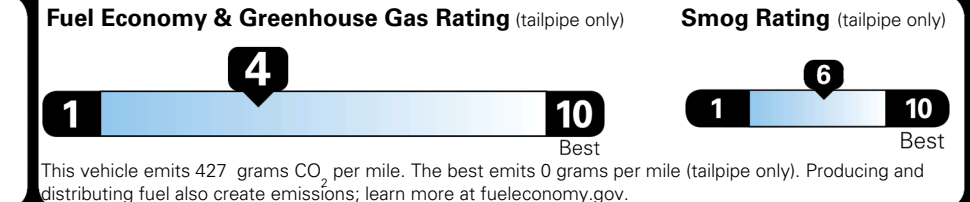

TOTAL PRICE: \$75,900.00

139 A 1476PAGAN

EPA DOT Fuel Economy and Environment

Gasoline Vehicle

Fuel Economy

21 MPG
 combined city/hwy

19 MPG
 city

24 MPG
 highway

4.8 gallons per 100 miles

Standard SUVs range from 12 to 115 MPG. The best vehicle rates 146 MPGe.

You spend \$6,250
 more in fuel costs over 5 years compared to the average new vehicle.

Annual fuel cost \$2,950