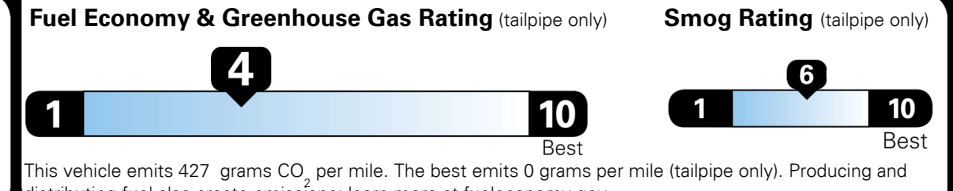

TOTAL PRICE: \$77,505.00

EPA DOT Fuel Economy and Environment

Gasoline Vehicle

Fuel Economy

21 MPG
combined city/hwy

19 MPG
city

24 MPG
highway

4.8 gallons per 100 miles

Standard SUVs range from 12 to 115 MPG. The best vehicle rates 146 MPGe.

You spend \$6,250
more in fuel costs over 5 years compared to the average new vehicle.

Annual fuel cost \$2,950

Actual results will vary for many reasons, including driving conditions and how you drive and maintain your vehicle. The average new vehicle gets 29 MPG and costs \$8,500 to fuel over 5 years. Cost estimates are based on 15,000 miles per year at \$ 4.15 per gallon. MPGe is miles per gasoline gallon equivalent. Vehicle emissions are a significant cause of climate change and smog.