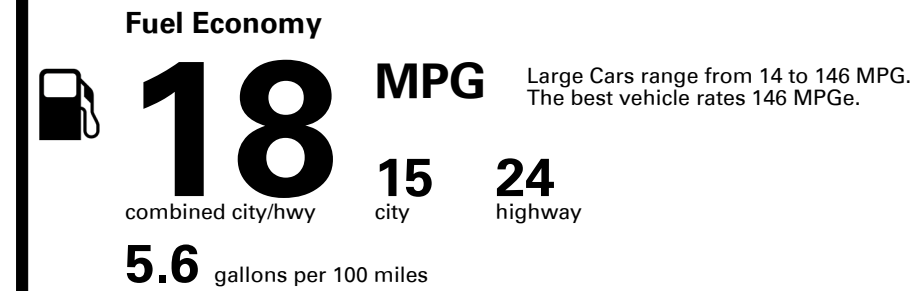

TOTAL PRICE: \$82,105.00

EPA DOT Fuel Economy and Environment

Gasoline Vehicle

You spend \$8,750
more in fuel costs over 5 years compared to the average new vehicle.

Annual fuel cost \$3,450

Fuel Economy & Greenhouse Gas Rating (tailpipe only)