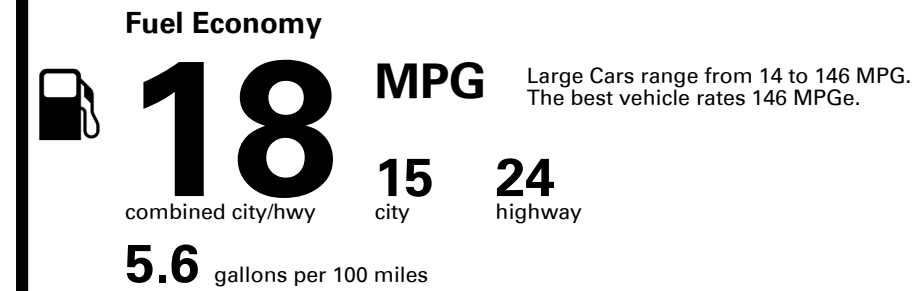

## EPA DOT Fuel Economy and Environment

Gasoline Vehicle

**You spend \$8,750**  
more in fuel costs over 5 years compared to the average new vehicle.

**Annual fuel cost \$3,450**

**Fuel Economy & Greenhouse Gas Rating** (tailpipe only)