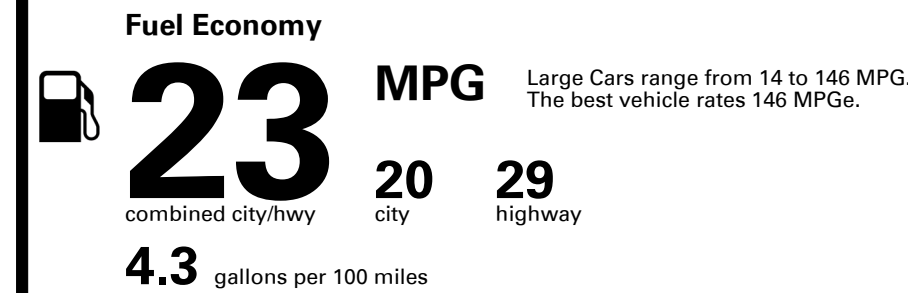

TOTAL PRICE: \$72,065.00

EPA DOT Fuel Economy and Environment

Gasoline Vehicle

You spend \$5,000
more in fuel costs over 5 years compared to the average new vehicle.

Annual fuel cost \$2,700

Fuel Economy & Greenhouse Gas Rating (tailpipe only)