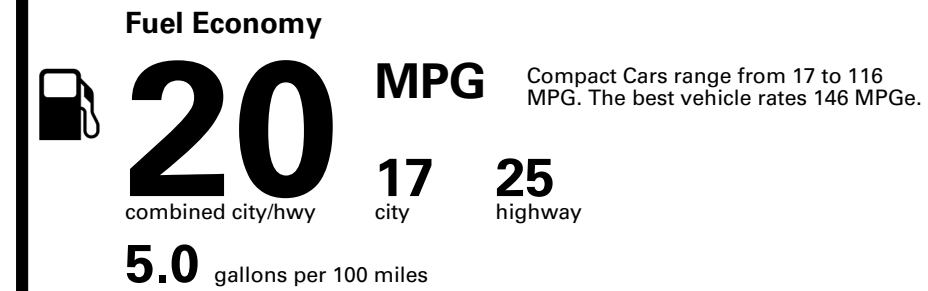

TOTAL PRICE: \$56,105.00

EPA DOT Fuel Economy and Environment

Gasoline Vehicle

You spend \$7,000
more in fuel costs over 5 years
compared to the average new vehicle.

Annual fuel cost \$3,100

Fuel Economy & Greenhouse Gas Rating (tailpipe only)