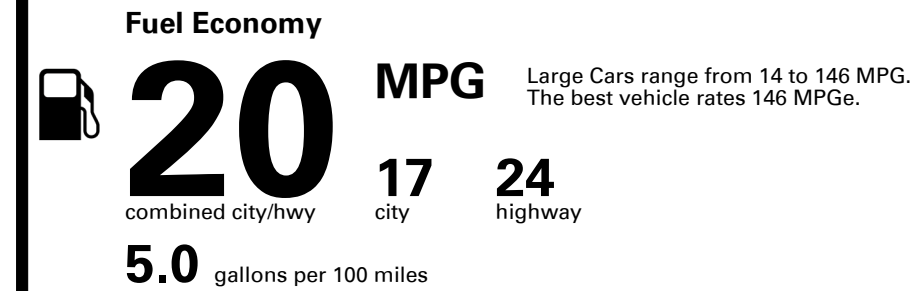

Inland Freight & Handling : \$1,495.00

TOTAL PRICE: \$108,230.00

EPA DOT Fuel Economy and Environment

Gasoline Vehicle

You spend \$7,000
more in fuel costs over 5 years
 compared to the average new vehicle.