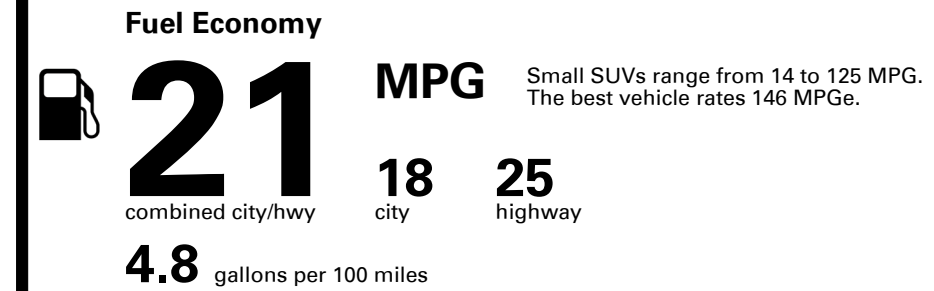

TOTAL PRICE: \$73,840.00

EPA DOT Fuel Economy and Environment

Gasoline Vehicle

You spend \$6,250
more in fuel costs over 5 years compared to the average new vehicle.

Annual fuel cost \$2,950

Fuel Economy & Greenhouse Gas Rating (tailpipe only)