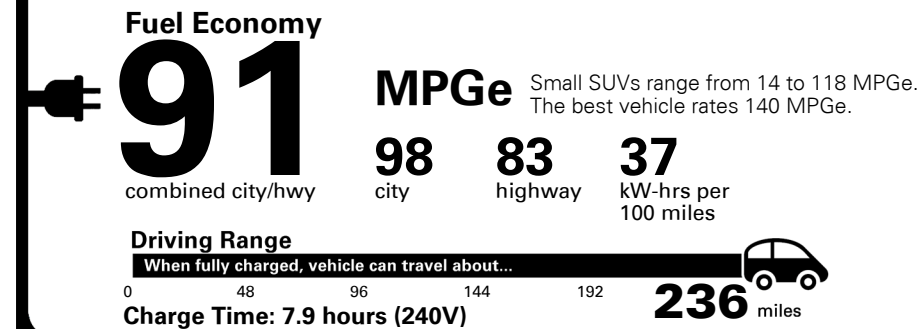

## EPA DOT Fuel Economy and Environment

**Electric Vehicle**

**You save \$5,000**  
in fuel costs over 5 years compared to the average new vehicle.

**Annual fuel cost \$900**