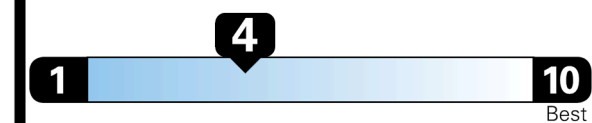

Fuel Economy & Greenhouse Gas Rating (tailpipe only)