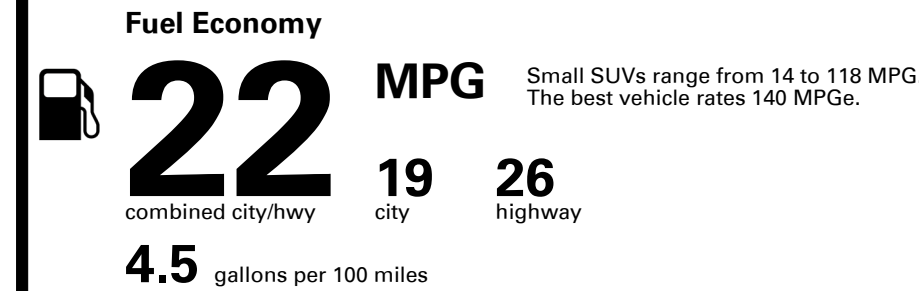

EMISSIONS:
 This vehicle is certified to meet emission requirements in all 50 states

TOTAL PRICE: \$60,140.00

EPA DOT Fuel Economy and Environment

Gasoline Vehicle

You spend \$5,000
more in fuel costs over 5 years
 compared to the average new vehicle.