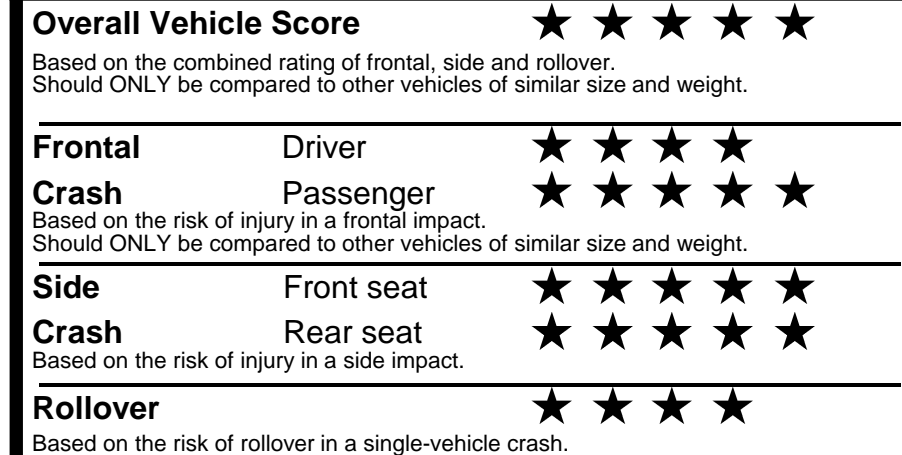

fueleconomy.gov

Calculate personalized estimates and compare vehicles

GOVERNMENT 5-STAR SAFETY RATINGS

Star ratings range from 1 to 5 stars (★★★★★) with 5 being the highest.
 Source: National Highway Traffic Safety Administration (NHTSA).
www.safercar.gov or 1-888-327-4236