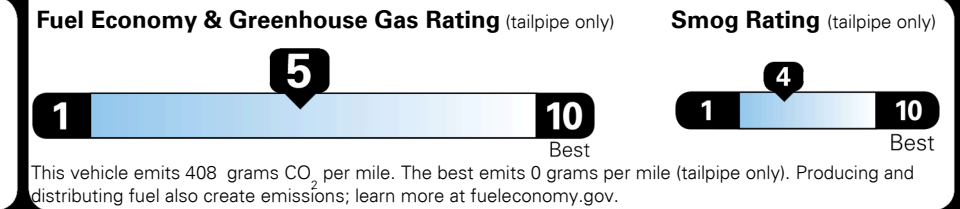

Actual results will vary for many reasons, including driving conditions and how you drive and maintain your vehicle. The average new vehicle gets 28 MPG and costs $9,500 to fuel over 5 years. Cost estimates are based on 15,000 miles per year at $ 4.25 per gallon. MPGe is miles per gasoline gallon equivalent. Vehicle emissions are a significant cause of climate change and smog.

fueleconomy.gov

Calculate personalized estimates and compare vehicles